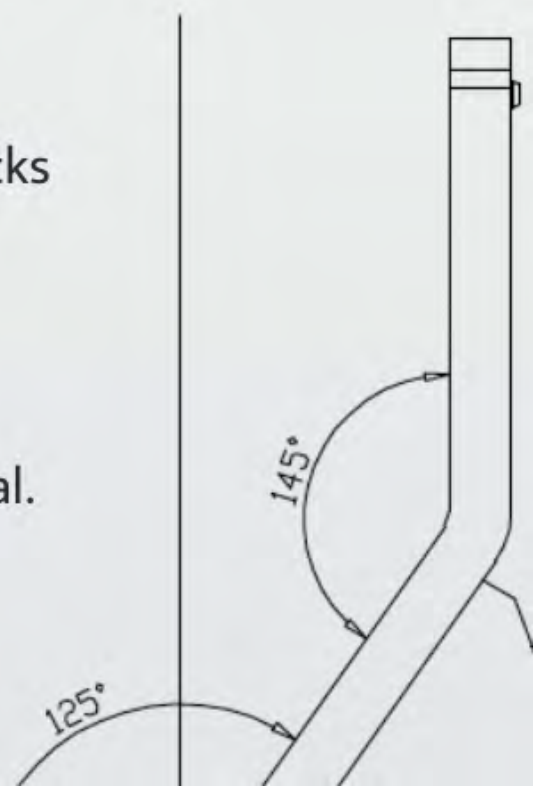

Deliver unforgettable experiences

- Hi-res, interactive screens instantly draw customers of all demographics.
- Flexible betting options for customers keep them entertained and engaged.
- Checking age, setting betting limits and even AML checking are automated.
- Minimal human oversight means customers get an uninterrupted experience, and your staff expenses remain low.

Protect your business and your customers

- Compliant and future-proofed to always meet gambling legislation requirements.
- Exceptionally robust and safe, with an inbuilt metal safe and anti-drill lock.
- **Check-21 age verification** is completed by the facial recognition software.
- **Facial recognition** tailors experiences and blocks barred customers and problem gamblers.
- **Anti-money laundering (AML)** thresholds can automatically trigger checks, withholding customer service until completion and approval.